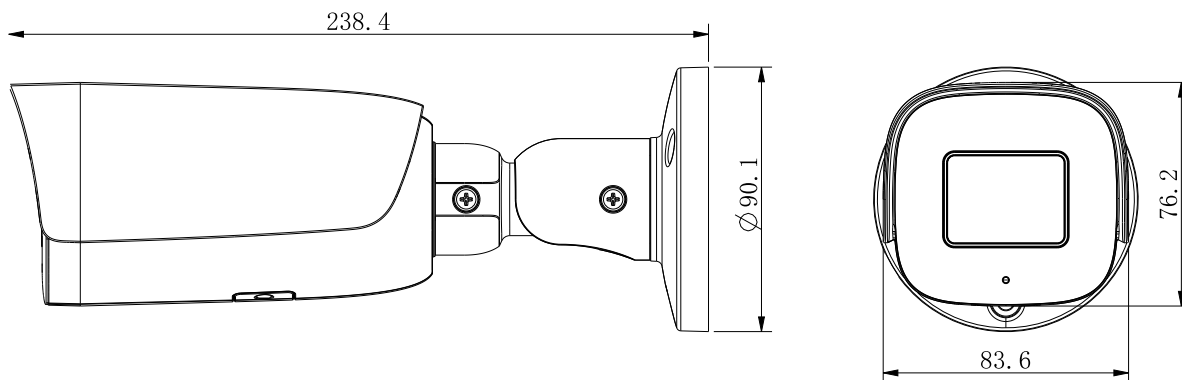

# Tiandy

| Interface               |  |
|-------------------------|--|
| Communication Interface | 1 RJ45 10M/ 100M self adaptive Ethernet port   |
| Audio I/O               | 1/1,Mic in   |
| Alarm I/O               | 1/1  |
| Speaker                 | N/A  |
| Reset Button            | Yes  |
| On-board storage        | Built-in MicroSD card slot,up to 512 GB  |
| General                 |  |
| Web Client Language     | 17 languages<br>English,Russian,Spanish,Korean,Italian,Turkish,Simple Chinese,Traditional Chinese,Thai,French,Polish,Dutch,Hebraism,Arabic,Vietnamese,German,Ukrainian |
| Operating Conditions    | -35°C~60°C ,0~95% RH   |
| Power Supply            | DC 12V±25%,PoE(802.3af)  |
| Power Consumption       | MAX:8W(12V) MAX:10W(PoE)   |
| Protection              | IP67   |
| Heater                  | N/A  |
| Dimensions              | 239x90x90mm(9.41x3.54x3.54inch)  |
| GrossWeight             | 1.26Kg(2.77lb)   |
| NetWeight               | 0.93Kg(2.05lb)   |

## DIMENSIONS