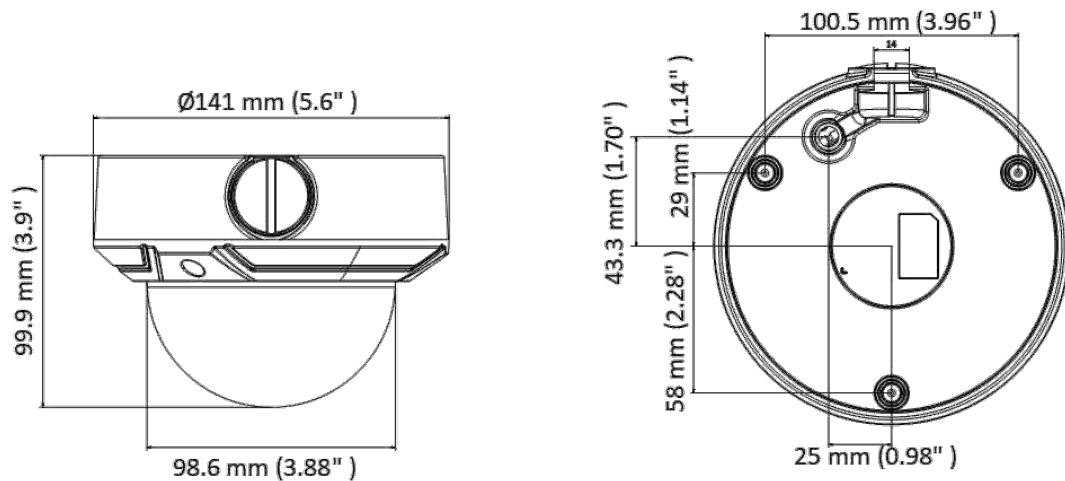

Interface	
Ethernet Interface	1 RJ45 10 M/100 M self-adaptive Ethernet port
On-Board Storage	Built-in memory card slot, support microSD card, up to 256 GB
Reset Key	Yes
Event	
Basic Event	Motion detection, video tampering alarm, exception
Linkage	Upload to FTP, notify surveillance center, send email, upload to memory card, trigger recording, trigger capture
General	
Power	12 VDC $\pm$ 25%, 0.8 A, max. 10 W, $\varnothing$ 5.5 mm coaxial power plug PoE: (802.3af, Class 3, 36 V to 57 V), 0.2 A to 0.32 A, max. 11.5 W
Dimension	$\varnothing$ 141 mm $\times$ 99.9 mm (5.6" $\times$ 3.9")
Package Dimension	140 mm $\times$ 140 mm $\times$ 154 mm (5.5" $\times$ 5.5" $\times$ 6.1 ")
Weight	Approx. 820 g (1.8 lb.)
With Package Weight	Approx. 1200 g (2.6 lb.)
Storage Conditions	-30 °C to +60 °C (-22 °F to +140 °F). Humidity 95% or less (non-condensing)
Startup and Operating Conditions	-30 °C to +60 °C (-22 °F to +140 °F). Humidity 95% or less (non-condensing)
Language	English, Ukrainian
General Function	Anti-flicker, heartbeat, mirror, password protection, privacy mask, watermark, IP address filter
Approval	
EMC	FCC SDoC (47 CFR Part 15, Subpart B); CE-EMC (EN 55032: 2015, EN 61000-3-2: 2014, EN 61000-3-3: 2013, EN 50130-4: 2011 +A1: 2014); RCM (AS/NZS CISPR 32: 2015); IC VoC (ICES-003: Issue 6, 2016); KC (KN 32: 2015, KN 35: 2015)
Safety	UL (UL 60950-1); CB (IEC 60950-1:2005 + Am 1:2009 + Am 2:2013, IEC 62368-1:2014); CE-LVD (EN 60950-1:2005 + Am 1:2009 + Am 2:2013, IEC 62368-1:2014); BIS (IS 13252(Part 1):2010+A1:2013+A2:2015)
Environment	CE-RoHS (2011/65/EU); WEEE (2012/19/EU); Reach (Regulation (EC) No 1907/2006)
Protection	IP67 (IEC 60529-2013), IK10 (IEC 62262:2002)

### ▪ Available Model

IPC-D620H-Z (2.8 to 12 mm)

## Dimension

Unit: mm (inch)