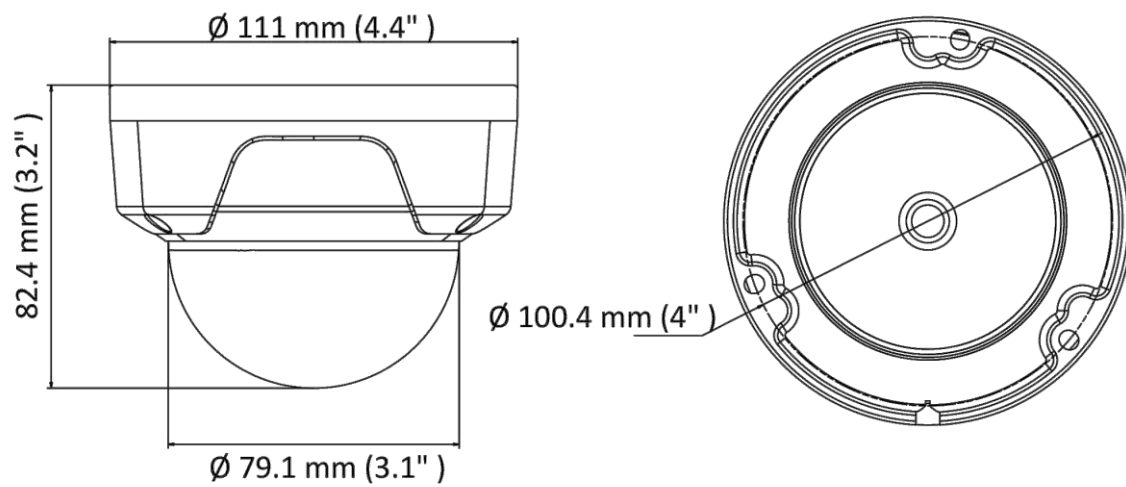

Image	
Image Settings	Saturation, brightness, contrast, sharpness, AGC, white balance adjustable by client software or web browser
Day/Night Switch	Auto, Schedule, Day, Night
Image Enhancement	BLC, 3D DNR
Interface	
Ethernet Interface	1 RJ45 10 M/100 M self-adaptive Ethernet port
Event	
Basic Event	Motion detection, video tampering alarm, exception
General	
Linkage Method	Upload to FTP, notify surveillance center, send email
Material	Aluminum alloy body
Dimension	Ø111 mm × 82.4 mm (Ø 4.4" × 3.2")
Package Dimension	134 mm × 134 mm × 108 mm (5.3" × 5.3" × 4.3")
Weight	Approx. 360 g (0.8 lb.)
With Package Weight	Approx. 560 g (1.2 lb.)
Storage Conditions	-30 °C to 60 °C (-22 °F to 140 °F). Humidity: 95% or less (non-condensing)
Startup and Operating Conditions	-30 °C to 60 °C (-22 °F to 140 °F). Humidity: 95% or less (non-condensing)
Language	English, Ukrainian
General Function	Anti-flicker, heartbeat, mirror, password protection, privacy mask, watermark, IP address filter
Firmware Version	V5.5.120
Power Consumption and Current	12 VDC, 0.4 A, max. 5 W PoE: (802.3af, 36 V to 57 V), 0.2 A to 0.15 A, max. 6.5 W
Power Supply	12 VDC ± 25% PoE: 802.3af, Class 3
Power Interface	Ø5.5 mm coaxial power plug
Approval	
EMC	FCC SDoC (47 CFR Part 15, Subpart B); CE-EMC (EN 55032: 2015, EN 61000-3-2: 2014, EN 61000-3-3: 2013, EN 50130-4: 2011 +A1: 2014); RCM (AS/NZS CISPR 32: 2015); IC VoC (ICES-003: Issue 6, 2016); KC (KN 32: 2015, KN 35: 2015)
Safety	UL (UL 60950-1); CB (IEC 60950-1:2005 + Am 1:2009 + Am 2:2013, IEC 62368-1:2014); CE-LVD (EN 60950-1:2005 + Am 1:2009 + Am 2:2013, IEC 62368-1:2014); BIS (IS 13252(Part 1):2010+A1:2013+A2:2015)
Environment	CE-RoHS (2011/65/EU); WEEE (2012/19/EU); Reach (Regulation (EC) No 1907/2006)
Protection	IP67 (IEC 60529-2013), IK10 (IEC 62262:2002)

## ▪ Available Model

IPC-D140H (2.8/4 mm)

## ▪ Dimension

Unit: mm (inch)