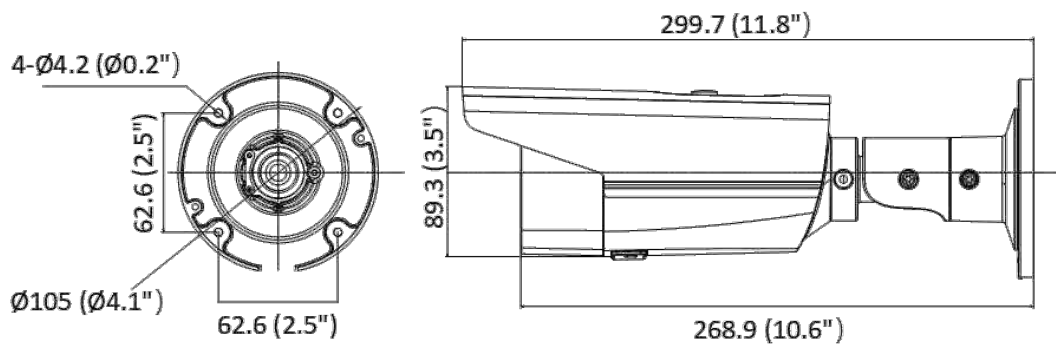

This model has NO SPECIFIC PROTECTION.

Level	Description
Top-level protection	Hikvision products at this level are equipped for use in areas where professional anti-corrosion protection is a must. Typical application scenarios include coastlines, docks, chemical plants, and more.
Moderate protection	Hikvision products at this level are equipped for use in areas with moderate anti-corrosion demands. Typical application scenarios include coastal areas about 2 kilometers (1.24 miles) away from coastlines, as well as areas affected by acid rain.
No specific protection	Hikvision products at this level are equipped for use in areas where no specific anti-corrosion protection is needed.

Dimension

Unit: mm (inch)

Accessory

Optional

DS-1260ZJ Junction Box	DS-1280ZJ-S Junction Box	DS-1275ZJ-SUS Vertical Pole Mount	DS-1275ZJ-S-SUS Vertical Pole Mount	DS-1276ZJ-SUS Corner Mount