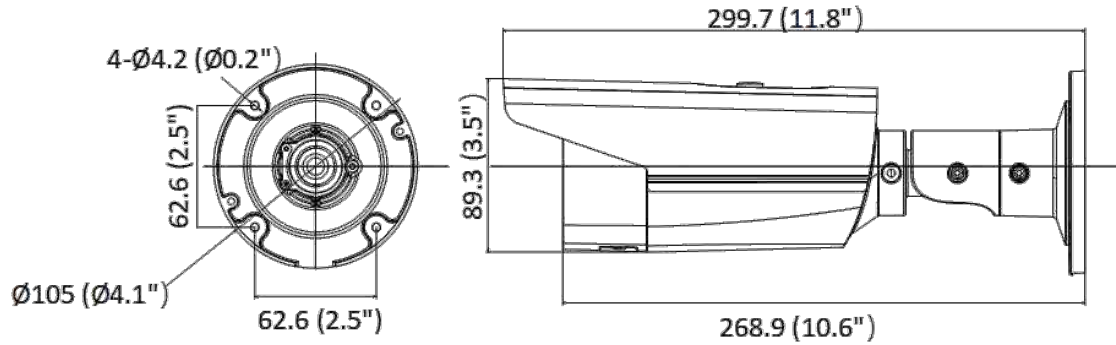

demands. Typical application scenarios include coastal areas about 2 kilometers (1.24 miles) away from coastlines, as well as areas affected by acid rain.
No specific protection	Hikvision products at this level are equipped for use in areas where no specific anti-corrosion protection is needed.

▪ **Dimension**

Unit: mm (inch)

▪ **Accessory**

▪ **Optional**

DS-1276ZJ-SUS Corner Mount	DS-1280ZJ-S Junction Box	DS-1275ZJ-S-SUS Vertical pole mount	DS-1275ZJ-SUS Vertical Pole Mount	DS-1260ZJ Junction Box